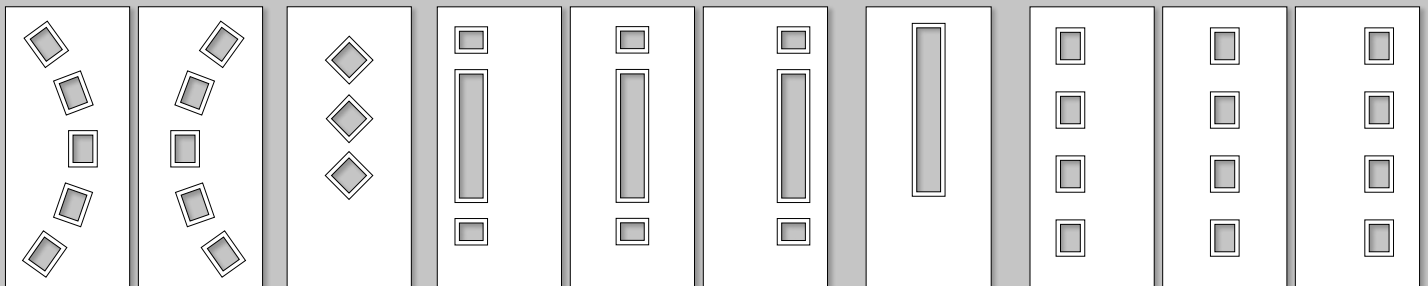

Halo (Left & right options) Page 24 & 25   **Astro** Page 26 & 27   **Neptune (Left, centre & right options)** Page 28 & 29   **Mars** Page 30 & 31   **Corvus (Left, centre & right options)** Page 32 & 33