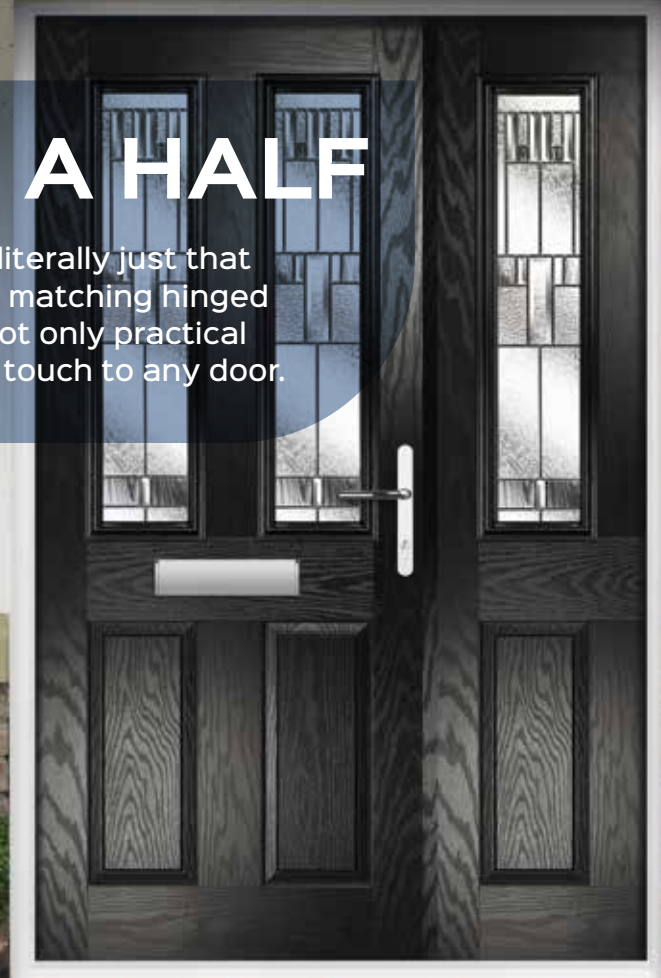

Mercury Stable
Colour: Devon Cream
Glass: Minster

Mercury Stable
Colour: Red
Glass: Cotswold

Mercury Stable
Colour: White
Glass: Clear
Cat Flap

DOOR & A HALF

Our 'Door and a Half' is literally just that - a composite door plus matching hinged side panel. These are not only practical but add a super stylish touch to any door.