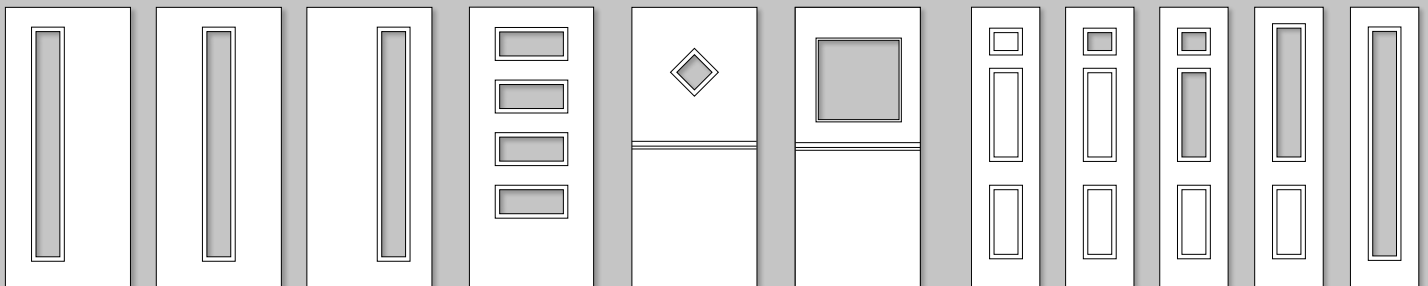

Halley (Left, centre & right options) Page 34 & 35   **Saturn** Page 36   **Polaris Stable** Page 40 & 41   **Mercury Stable** Page 40 & 41   **Side Panels*****