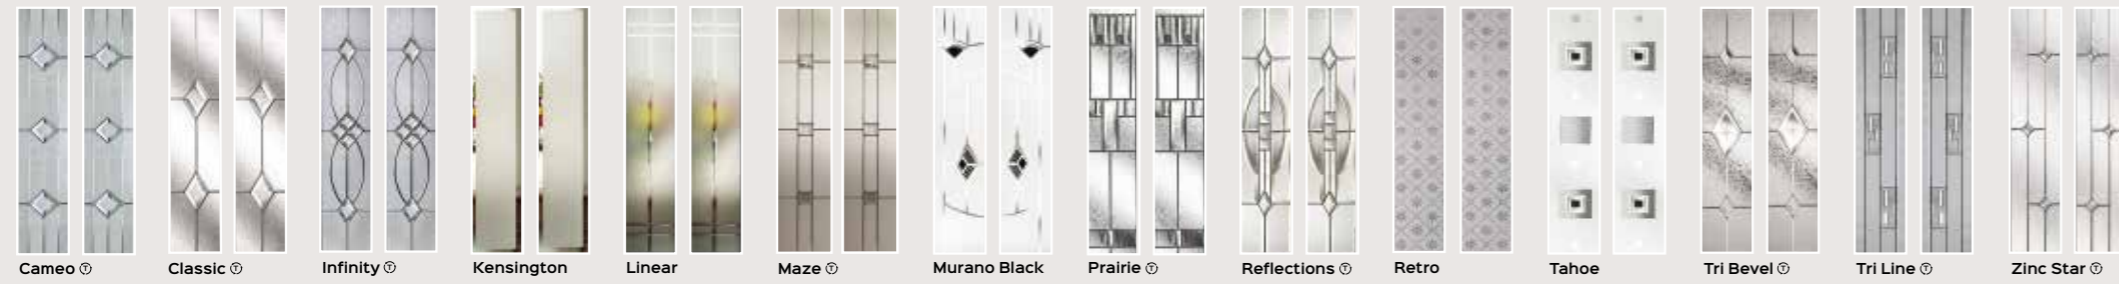

Antique Black

Available in 4 finishes

-  Chrome
-  Black
-  White
-  Brushed Silver

Available in 6 finishes

-  Chrome
-  Black
-  White
-  Graphite
-  Gold
-  Bronze

HINGE OPTIONS

2DF Flag Hinge

2DC Butt Hinge

Offset Round Bar Handle
Available in 600mm, 1200mm
1800mm
Black Bar only available in 1200mm

Inline Rectangular Bar Handle
Available in 900mm
1500mm

Swept Handle
720mm

METEOR GLASS

LUNA & MOONSHINE GLASS

COSMOS & GALAXY GLASS

SUPER NOVA GLASS

BACK DOOR GLASS

ORION GLASS

SOLAR GLASS

STELLAR GLASS

CALLISTO GLASS

HALLEY GLASS

NEPTUNE GLASS