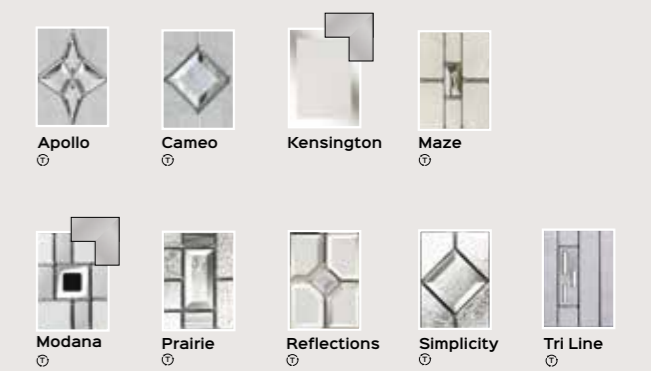

SUPER NOVA GLASS

BACK DOOR GLASS

ORION GLASS

SOLAR GLASS

STELLAR GLASS

CALLISTO GLASS

HALLEY GLASS

NEPTUNE GLASS

MARS GLASS

HALO & CORVUS GLASS

STANDARD GLASS RANGE

All the glass with this symbol is available with an aluminium frame for a super sleek look.

SATURN GLASS

ASTRO, PLUTO & POLARIS GLASS

DOOR FURNITURE

HANDLES