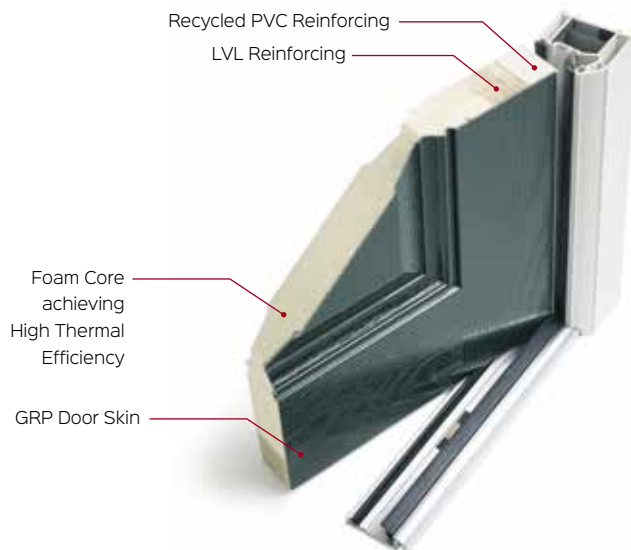

DOOR CONSTRUCTION

- All cores are manufactured with the latest technology using thick GRP (Glass Reinforced Plastic) skins.
- Doors are available in 7 standard colours and any RAL of your choice using the latest spray paint technology.
- All doors have excellent thermal efficiency with doors achieving a U-Value of 1.4 or better.
- Due to the structure and components of the door leaf, they have excellent acoustic properties.
- Tested to the latest tough standards of PAS24.
- Door leaf structure has a 25 year life expectancy.

SAPPHIRE RANGE

- Thick GRP (Glass Reinforced Plastic) skins ensure no cracking or delaminating.
- High density polyurethane core provides exceptional thermal efficiency.
- Door leaf structure has a 25 year life expectancy.
- Stability from the elements with its inner core of LVL (Laminated Veneer Lumber) encased with composite stiles and rails for protection against any water ingress.
- Composite doors are more thermally efficient than standard PVC or timber.