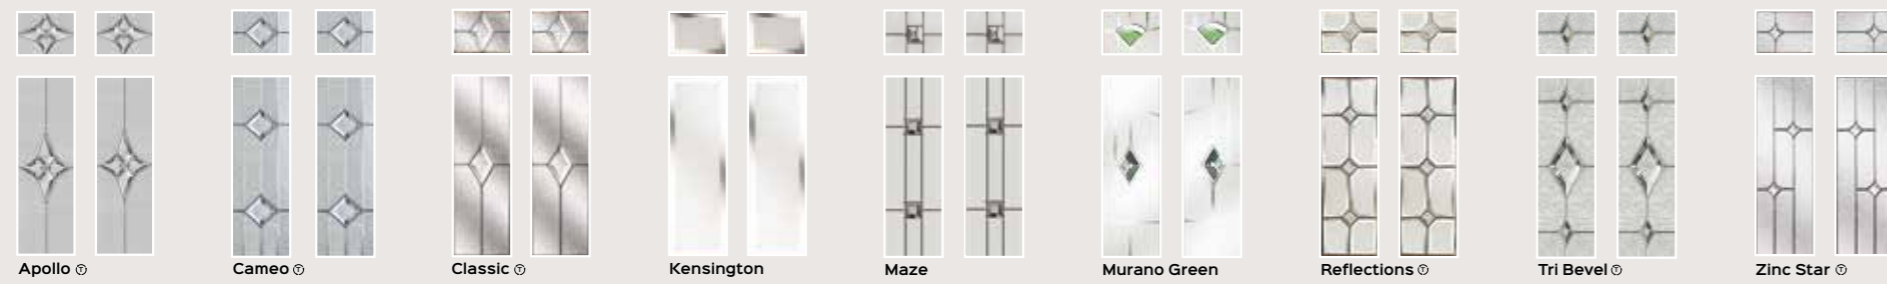

Antique Black

Available in 4 finishes

-  Chrome
-  Black
-  White
-  Brushed Silver

Available in 6 finishes

-  Chrome
-  Black
-  White
-  Graphite
-  Gold
-  Bronze

HINGE OPTIONS

2DF Flag Hinge

2DC Butt Hinge

Offset Round Bar Handle
Available in 600mm, 1200mm
1800mm
Black Bar only available in 1200mm

Inline Rectangular Bar Handle
Available in 900mm
1500mm

Swept Handle
720mm

METEOR GLASS

LUNA & MOONSHINE GLASS

COSMOS & GALAXY GLASS