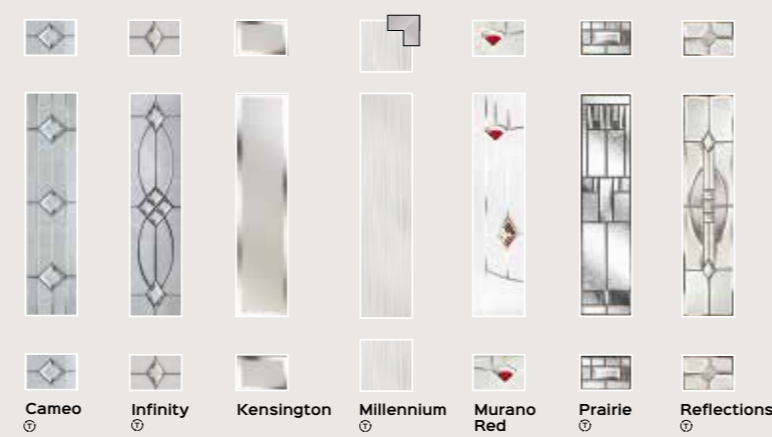

Antique Black

Available in 4 finishes

-  Chrome
-  Black
-  White
-  Brushed Silver

Available in 6 finishes

-  Chrome
-  Black
-  White
-  Graphite
-  Gold
-  Bronze

HINGE OPTIONS

2DF Flag Hinge

2DC Butt Hinge

SUPER NOVA GLASS

BACK DOOR GLASS

ORION GLASS

SOLAR GLASS

STELLAR GLASS

CALLISTO GLASS

HALLEY GLASS

NEPTUNE GLASS

MARS GLASS

HALO & CORVUS GLASS

STANDARD GLASS RANGE

All the glass with this symbol is available with an aluminium frame for a super sleek look.

SATURN GLASS

ASTRO, PLUTO & POLARIS GLASS

DOOR FURNITURE

HANDLES

ESCUTCHEONS

Finger Pull / Escutcheons & Auto Engage Locks

Escutcheons available in 3 finishes

- Chrome
- Gold
- Stainless Steel

DOOR KNOB

KNOCKERS

Knockers available in 7 finishes

- Chrome
- Black
- White
- Brushed Silver
- Gold
- Bronze
- Antique Black