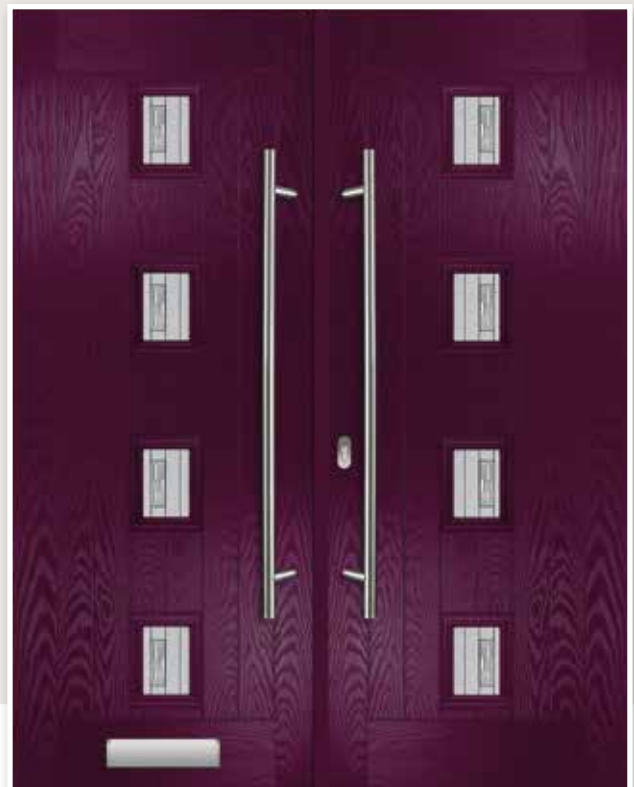

Twin Corvus
Colour: Aubergine
Glass: Tri Line Ⓢ