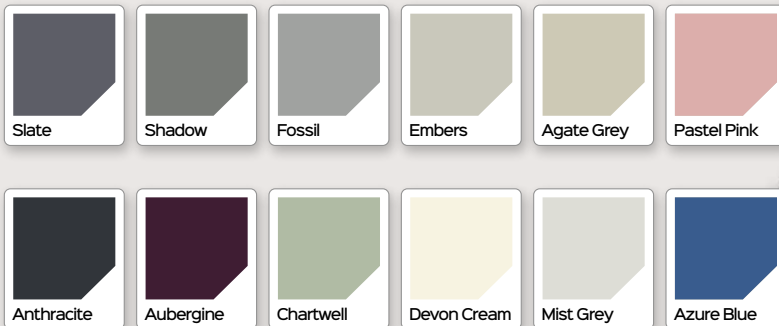

Saturn
Colour: Anthracite
Glass: Murano Black
Frame: Grey

**3 GLASS
OPTIONS &
UNLIMITED
COLOUR
CHOICES**

⊕ These designs are triple glazed and an alternative backing glass cannot be selected.

Saturn
Colour: Red
Glass: Murano Red

Auto Engage Internal
Rose Handle &
Thumbturn Option

Antique Black
Letter Plate

Lever Options

COLOUR RANGE

FIND YOUR PERFECT COLOUR

You can now choose any colour from the extensive RAL range to personalise your door.

STANDARD COLOURS

Available in a range of 7 standard external colours.

UNLIMITED COLOUR OPTIONS

Extensive sprayed RAL colour range available for Sapphire range.

White is the standard interior colour but both sides can be coloured for an extra cost.