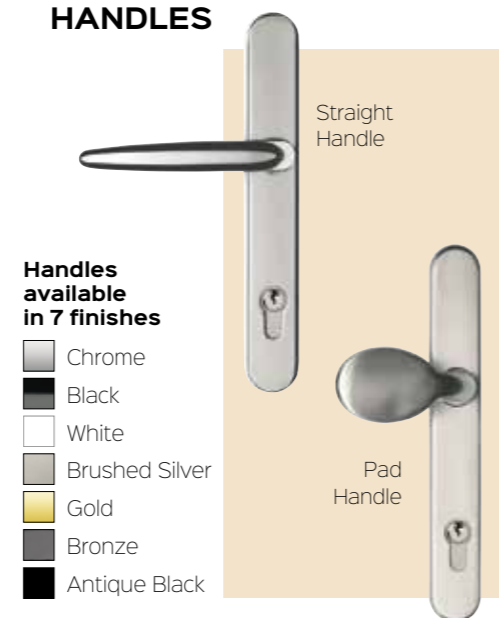

MARS GLASS

HALO & CORVUS GLASS

STANDARD GLASS RANGE

All the glass with this symbol is available with an aluminium frame for a super sleek look.

SATURN GLASS

ASTRO, PLUTO & POLARIS GLASS

DOOR FURNITURE

HANDLES

ESCUTCHEONS

Finger Pull / Escutcheons & Auto Engage Locks

Escutcheons available in 3 finishes

- Chrome
- Gold
- Stainless Steel

DOOR KNOB

KNOCKERS

Knockers available in 7 finishes

- Chrome
- Black
- White
- Brushed Silver
- Gold
- Bronze
- Antique Black