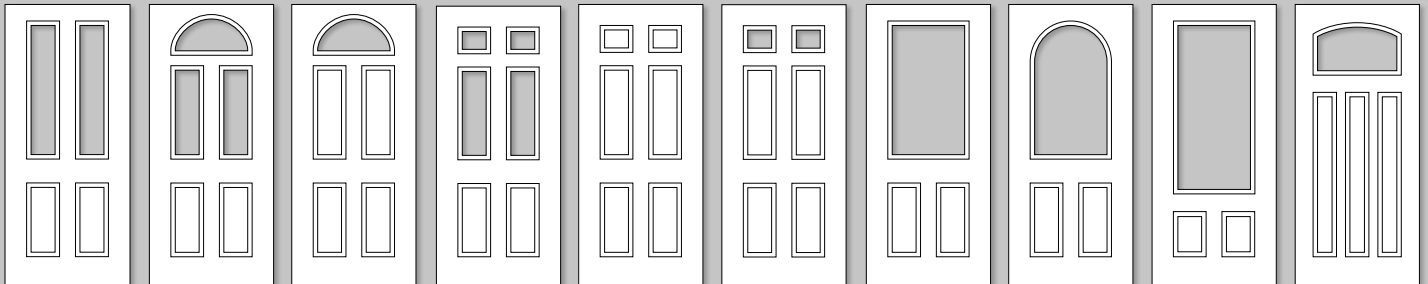

DOOR STYLES

TRADITIONAL STYLES

*Moonshine and Luna doors are available with a sunburst cassette if required.
**Orion & Callisto are not available in solid core.

Meteor Page 10 & 11   **Luna*** Page 12 & 13   **Moonshine*** Page 12 & 13   **Cosmos** Page 14 & 15   **Galaxy Solid** Page 14 & 15   **Galaxy** Page 14 & 15   **Super Nova** Page 16 & 17   **Stellar** Page 16 & 17   **Orion**** Page 18   **Callisto**** Page 19